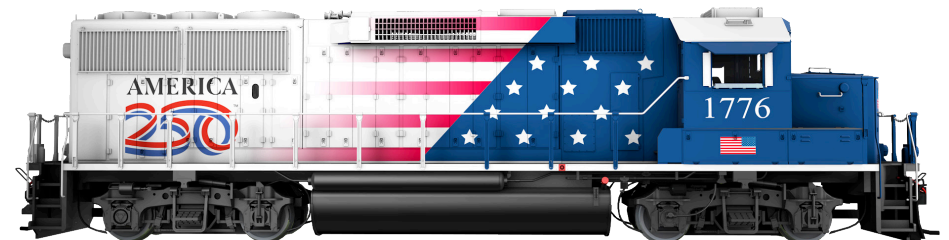

### America250™ Titans of Steel™ 25-Card Foil Pack - Summer 2026 Delivery

- America250™ officially licensed product
- Includes 25 limited edition Titans of Steel collectible trading cards
- Specially curated subjects celebrate pivotal moments in railroad history

### WalthersMainline® America250™ 72' Refrigerator Boxcar - Winter 2027 Delivery

- America250™ officially licensed product
- Patriotic paint scheme bearing the America250™ logo
- Proto MAX™ metal knuckle couplers
- Correct 36" RP-25 metal wheels

### WalthersProto® America250™ GP60 Diesel Locomotive - Winter 2027 Delivery

- America250™ officially licensed product
- Patriotic paint scheme bearing the America250™ logo
- LED lighting
- Flywheel-equipped WalthersProto drive for smooth operation
- Available with optional factory-installed ESU LokSound® 5 Sound & DCC decoder
- Separately applied metal and plastic detail parts
- Proto MAX metal knuckle couplers
- Includes limited edition Titans of Steel collectible trading card